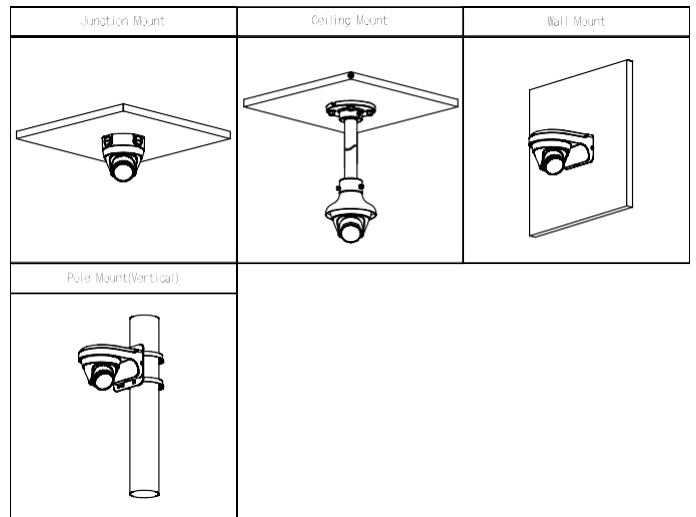

## Accessories

### Optional:

PFA136  
Junction Box

PFB203W  
Wall Mount Bracket

PFA152-E  
Pole Mount Bracket

PFA106  
Mount Adapter

PFB220C  
Ceiling Mount Bracket

PFM321D  
12 VDC 1A Power Adapter

PFM900-E  
Integrated Mount Tester

## Dimensions (mm[inch])