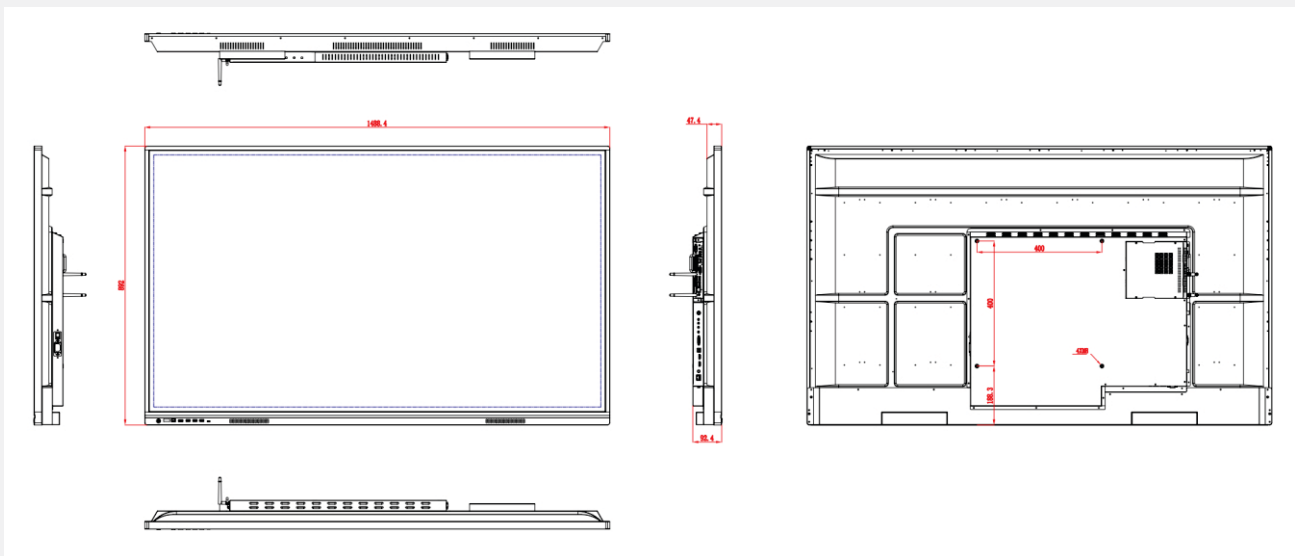

Physical Features

Power Supply	AC 100 ~ 240V/ 2-5A, 50-60Hz,
Consumption	Working $\leq$ 250W, Standby $\leq$ 1W
Body material	Aluminium, Metal
Color	Deep Grey Front, Black Cover
Temperature	Work: 0°C ~50°C, Storage : -10° ~ 60°C
Humidity	Work: 10% to 90%, Storage: 0 to 95% (Non Condensing)
Noise	Working Noise<50dBA
Product Dimension	1488.4*892*91.55mm (Without wall mount bracket or floor stand set)
VESA hole	400 x 400 mm(4*M8 screw)
Weight	NW: 38Kg$\pm$0.5Kg, GW: 46Kg$\pm$0.5Kg
Package Dimension	1600 x 1030 x 2100mm

Other

Accessories	Remote control*1, Power Cord*1, Wi-Fi antenna *1, USB Touch Cable*1
Option	HDMI, DVI, VGA, BNC, Floor stand set
Certification	BIS, RoHS, CE, FCC

Dimension

(Unit: mm)

* Note: Product specifications are subject to change without prior notice.